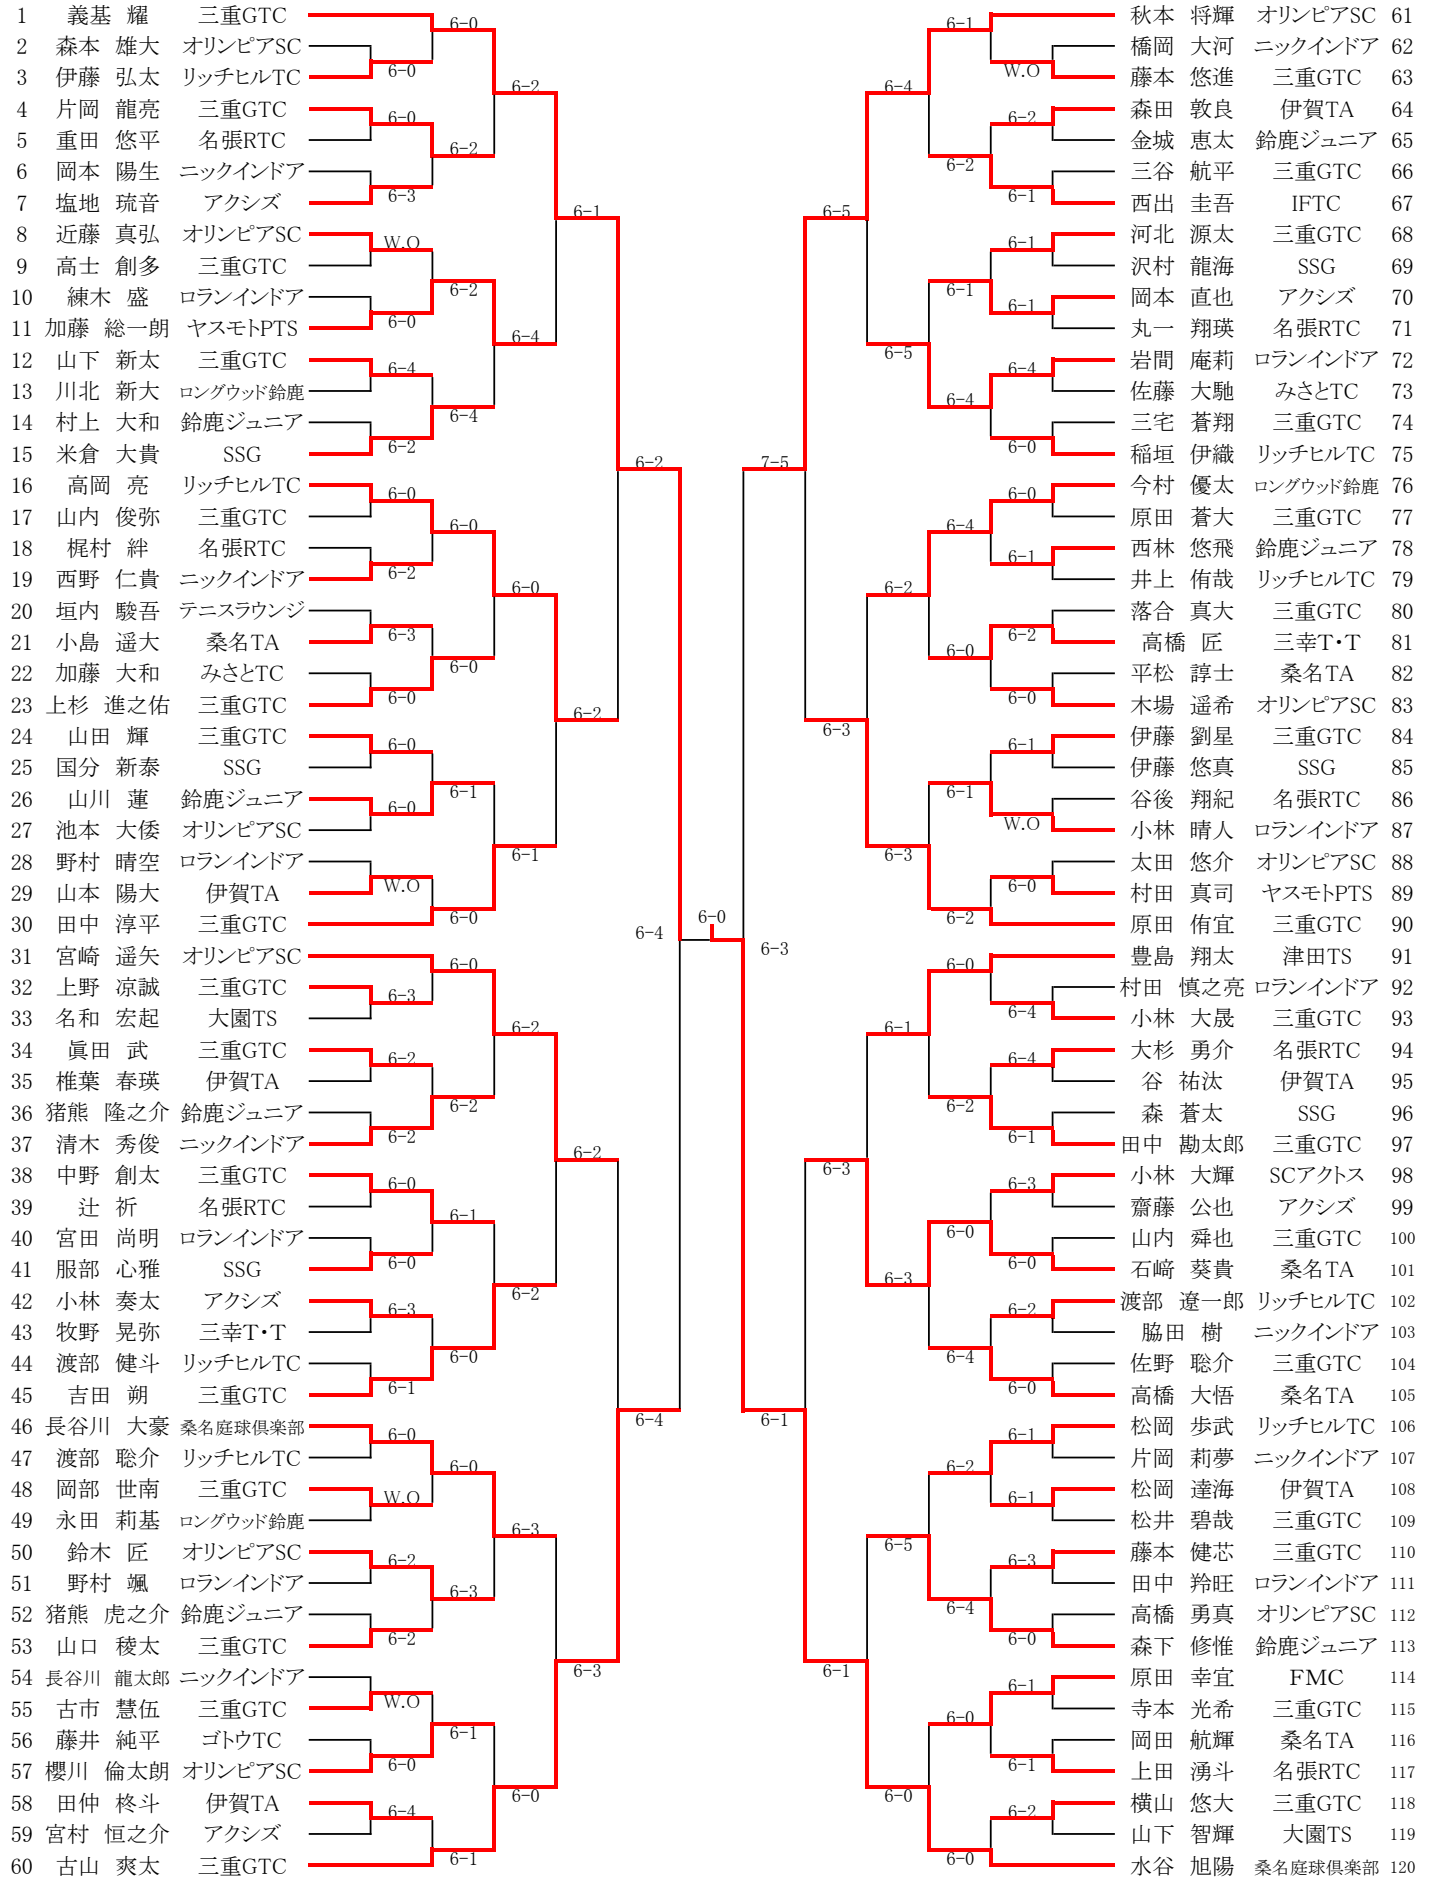

U18MS

U18MD

U16MS

U16MD

U14MS

U14MD

U12MS

12歳男子順位